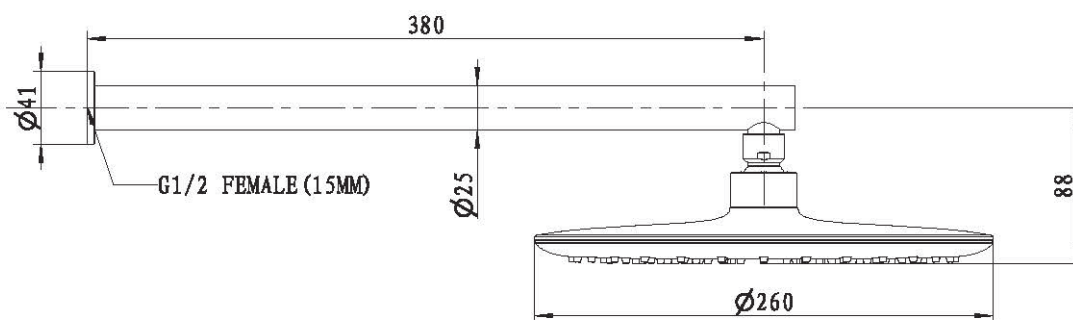

TUNDRA

Wall Shower

- 226200BB | Brushed Brass
- 226200BN | Brushed Nickel
- 226200MB | Matte Black
- 226200CP | Chrome
- 226200GM | Gun Metal

WELS 3 Star 9.0L/M
Single Function
260mm Head

AU PHONE - 1800 244 487
EMAIL - aussales@greenstapware.com
WEBSITE - greenstapware.com.au