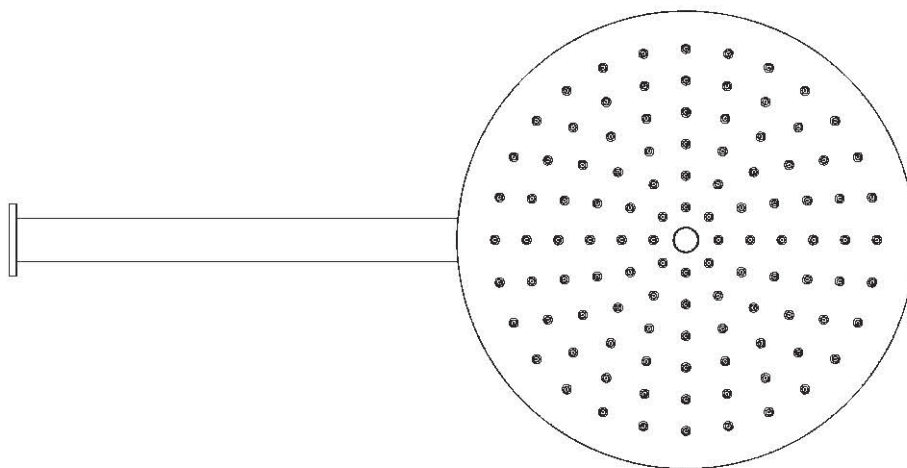

TUNDRA

Wall Shower

- 226200BB | Brushed Brass
- 226200BN | Brushed Nickel
- 226200MB | Matte Black
- 226200CP | Chrome
- 226200GM | Gun Metal

WELS 3 Star 9.0L/M
Single Function
260mm Head

AU PHONE - 1800 244 487
EMAIL - aussales@greenstapware.com
WEBSITE - greenstapware.com.au